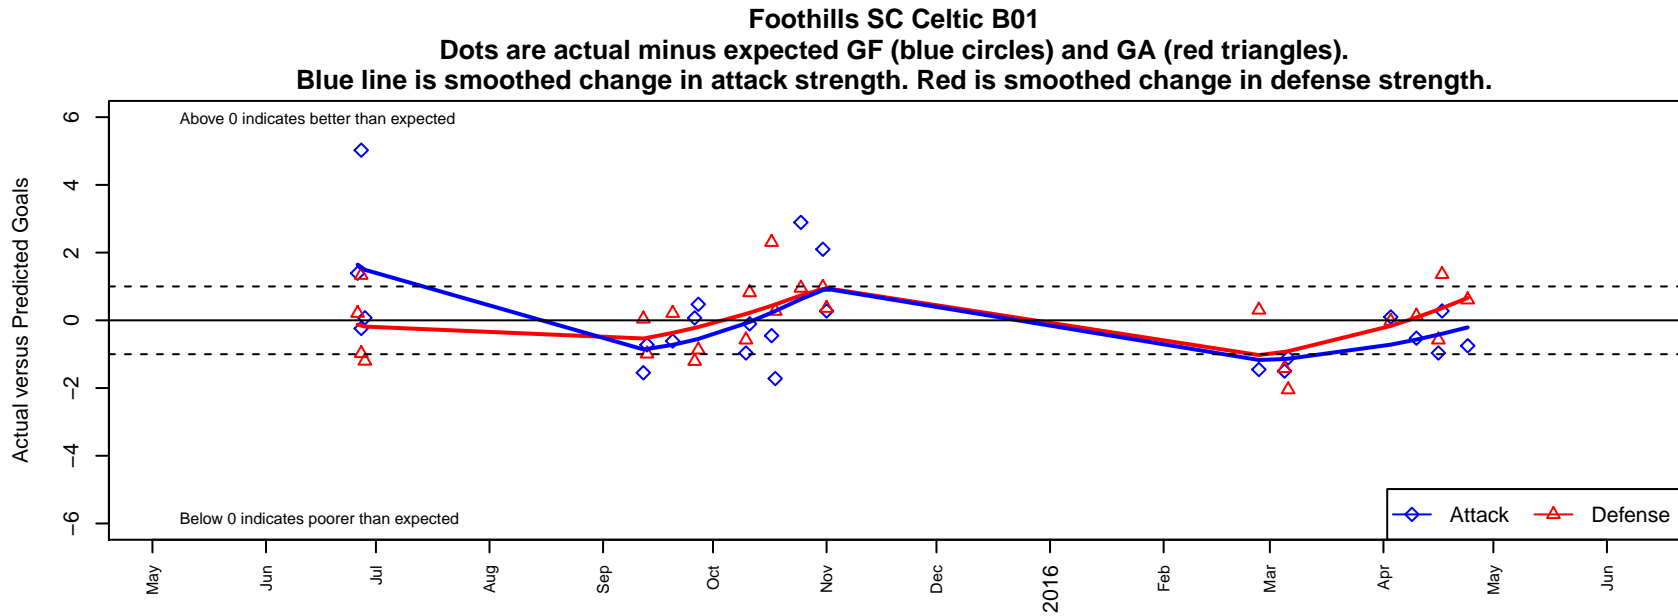

# Foothills SC Celtic B01

Foothills SC  
 Portland, OR  
 B01 total strength=1026  
 attack=2.6 defense=1.85  
 fall league = PTT B01 Div 1 White  
 spr league = Spr OYS B01 Div 1 White

alt names used:  
 FSC Celtic 01B  
 FSC Celtic 01B  
 FSC Celtic 01B

Venues played:  
 2015 Clash At the Border Silver/Bronze/Copper  
 2015 PTT B01 Division 1 White  
 2015 Spr OYS B01 Division 1 White

**attack and defense variance (black dot)  
relative to other teams  
and top 10 in region**