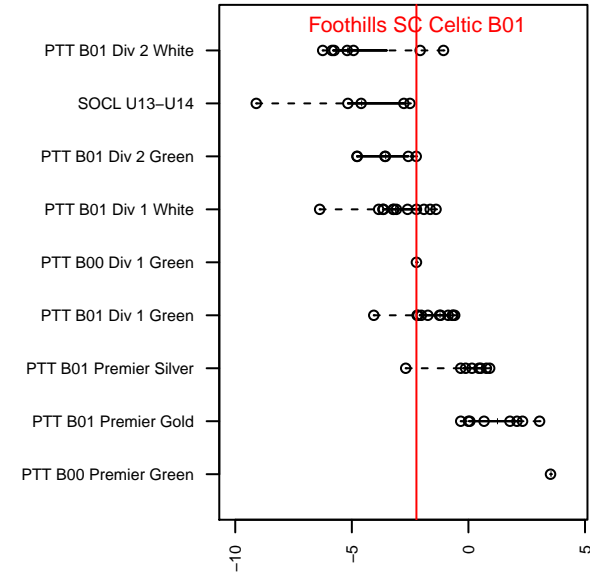

**attack and defense rating
relative to others at age
and all opponents in last 13 months**